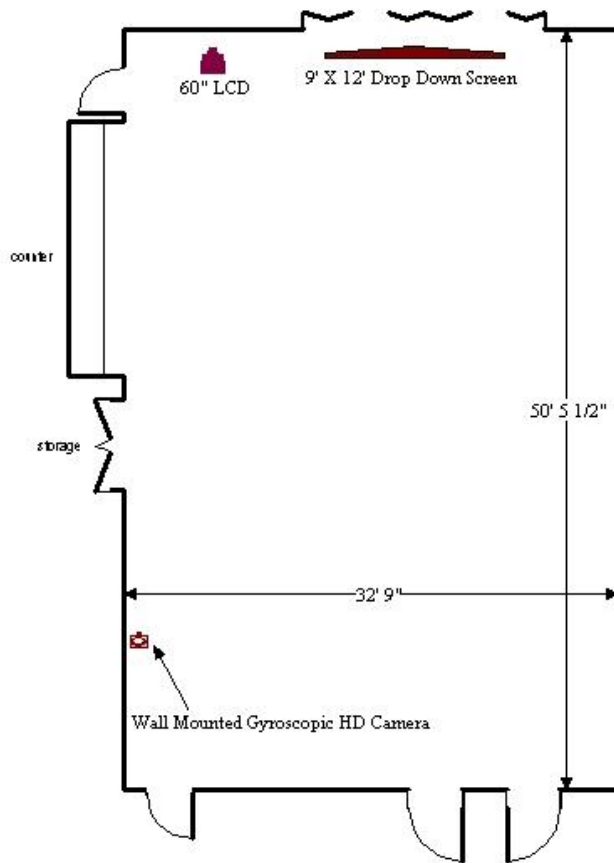

Meeting Room 2

Meeting Room #2 encompasses one-third of the Grand Ballroom and is a smaller, yet intimate room. With the same accoutrements as the Ballroom, its 25 foot ceilings, Italian Chandeliers, custom draperies offer elegance and unmatched detail. With one 9' x 12' drop down screen with 5500 Lumen DLP Projector and single 60" Plasma TV, your audio video needs are sure to be met. With a wall-mounted HD camera, this space is ideal for luncheons, meetings and web conferences alike.

Room	Sq. Feet	Ceiling Height	Conference	Theatre	Reception	Rounds/Rounds with Dance Floor
Meeting Room #1	1616	25'	-	155	120	110/90