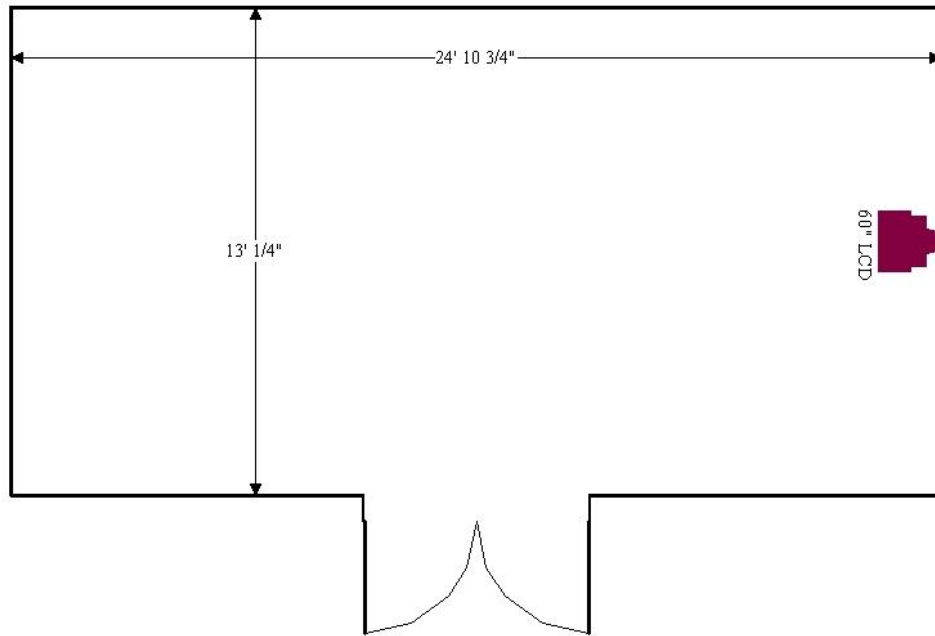

Conference Room

The Conference Room seamlessly incorporates style and the best in technological capability. Seating up to 25 people with features such as a 60" Plasma TV, local computer interface, and earth-tone surfaces, this private and quiet room allows for the utmost in productivity.

Lobby adjacent to Conference Room

Room	Sq. Feet	Ceiling Height	Conference	Theatre	Reception	Rounds/Rounds with Dance Floor
Conference Room	325	12'	24	24	22	16